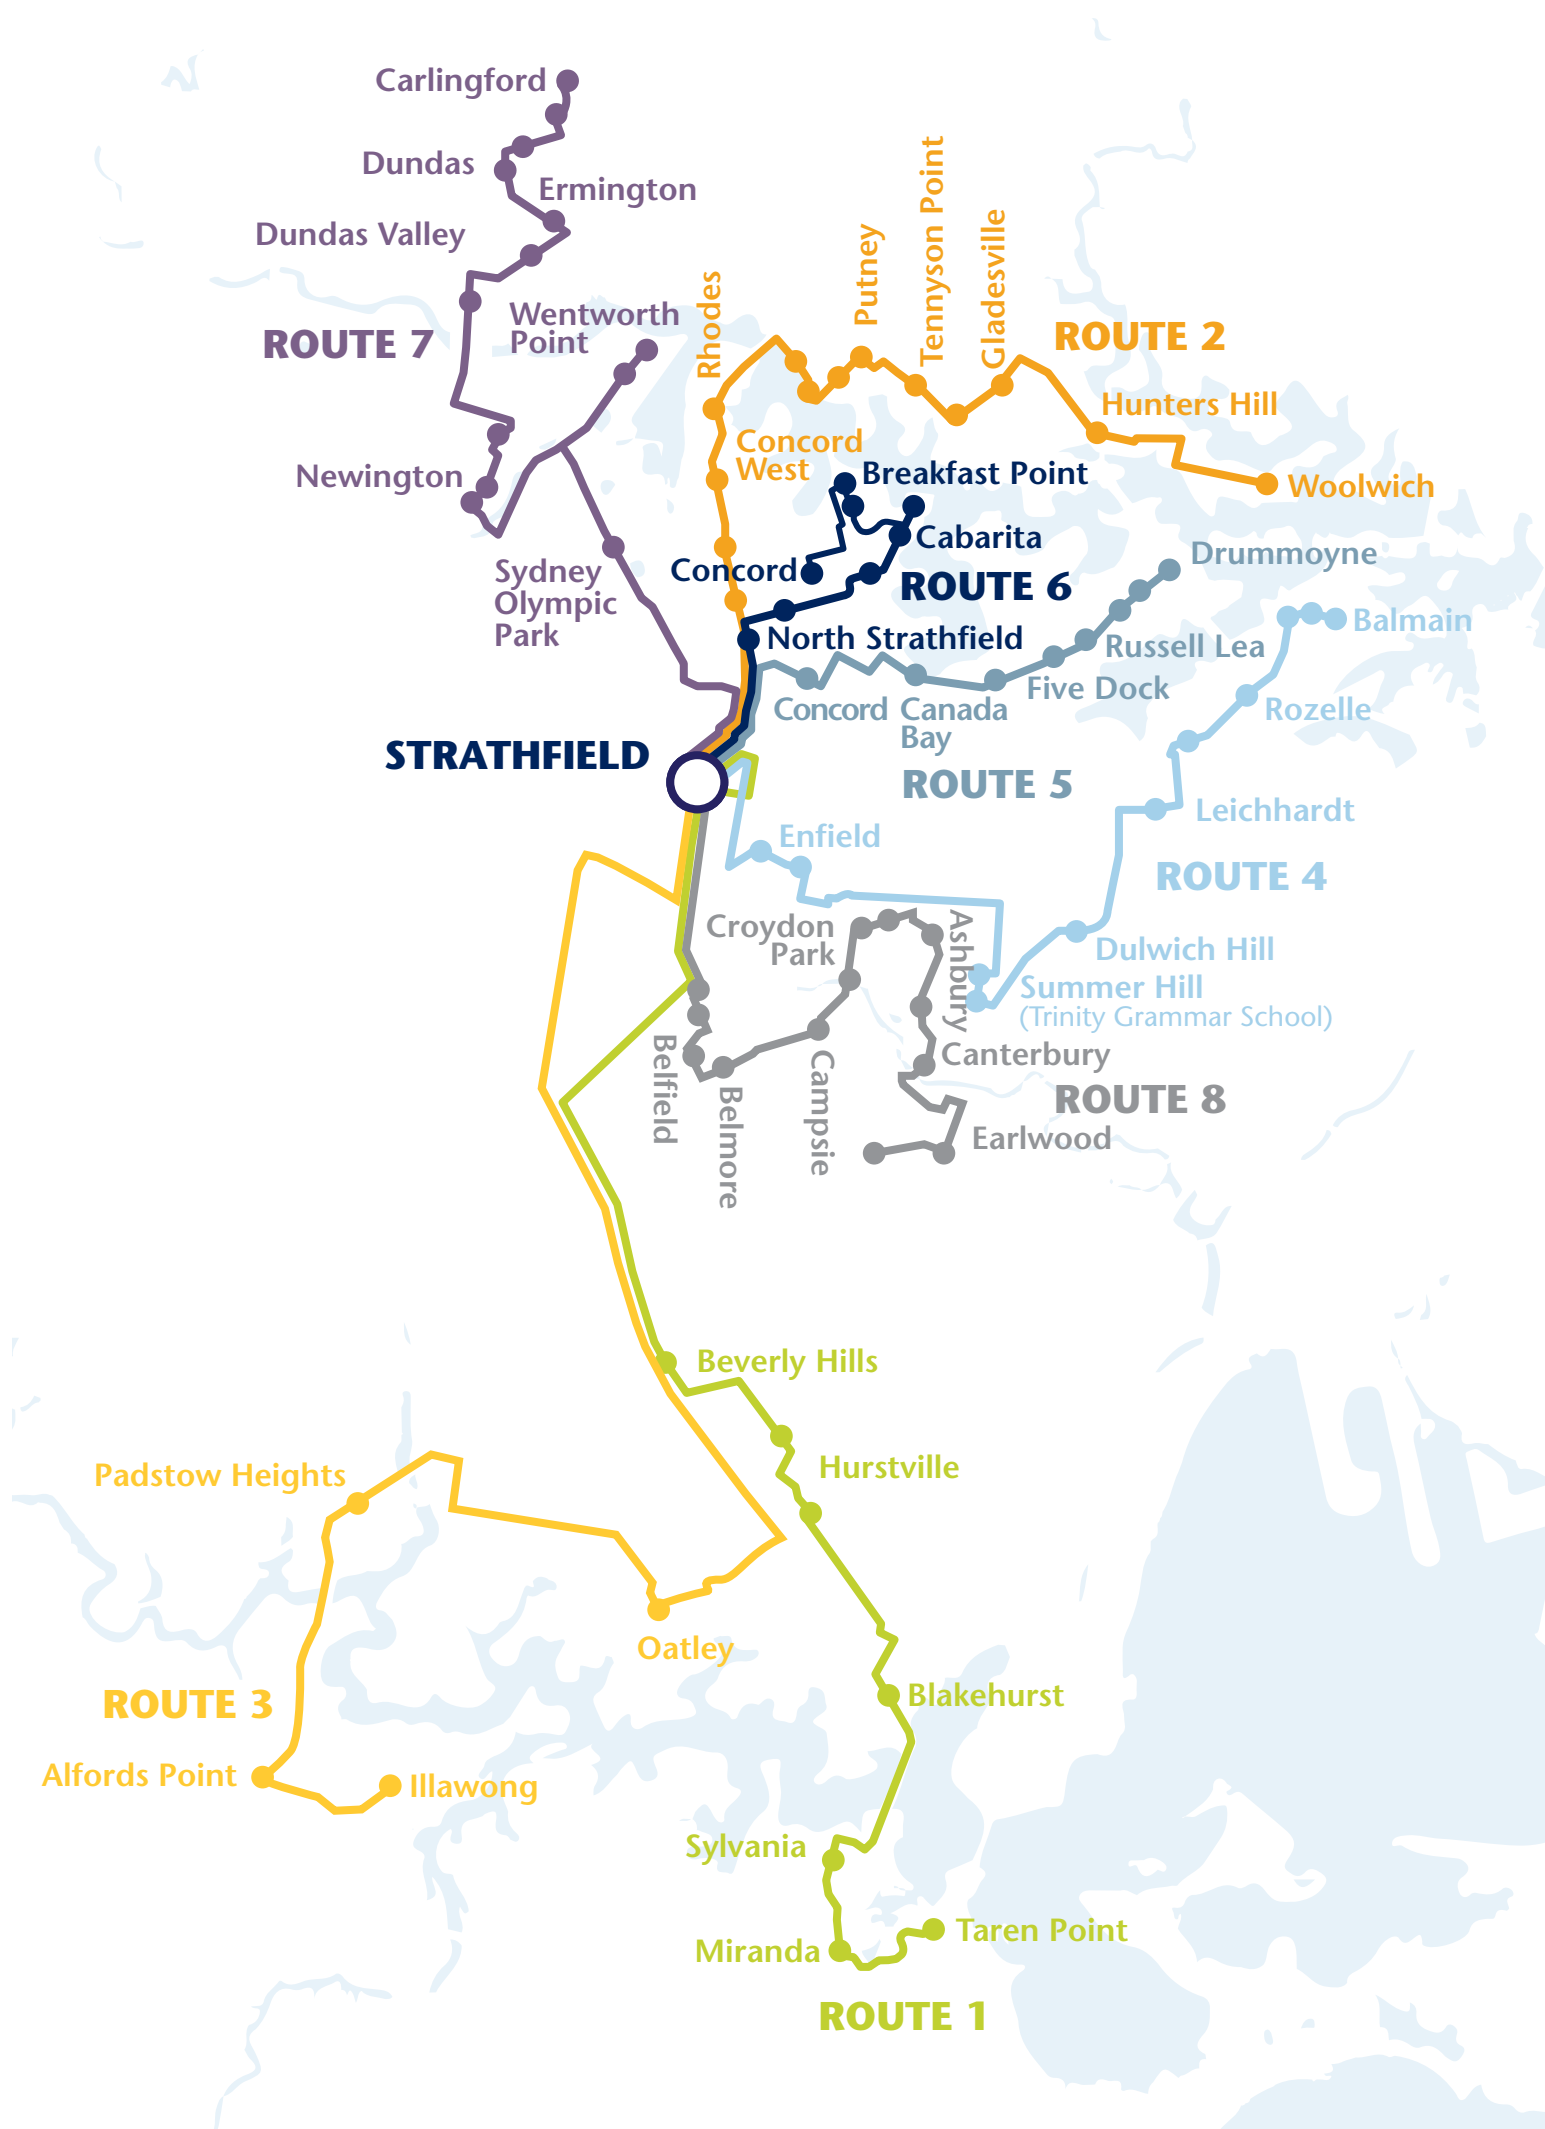

# Meriden Bus Services

## TIMETABLE

A light blue silhouette map of the Meriden area is positioned on the left side of the page, extending from the top to the bottom. The map shows the coastline and major roads.