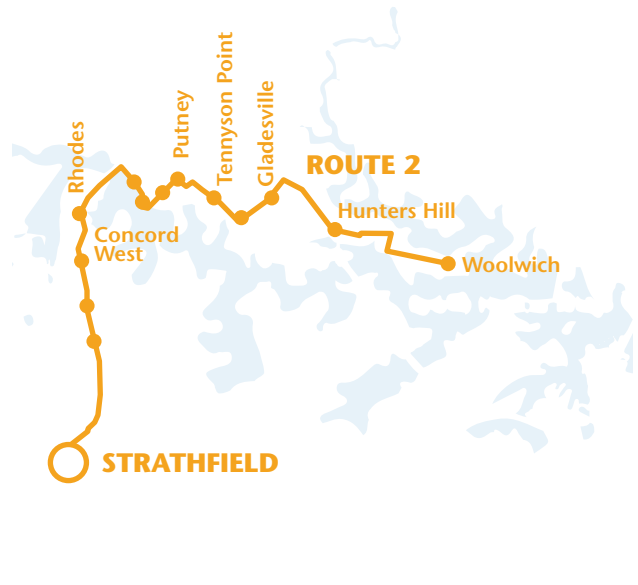

### Hurstville Late Bus (Years 5 - 12 students only)

AFTERNOON DROP OFF POINT		DEPARTS
<b>Depart Meriden</b>		<b>5:30pm</b>
Strathfield	Homebush Rd, opp Strathfield Park	5:35pm
Beverly Hills	King Georges Road, at Norfolk Ave	5:55pm
Hurstville	Hurstville Station, Stand L, on Ormonde Pde	6:05pm

### Woolwich

MORNING PICK UP POINT		DEPARTS
Woolwich	Woolwich Rd, at Franki Ave	7:00am
Hunters Hill	Gladesville Rd, near Howard Pl	7:08am
Gladesville	Pittwater Road, near Venus St	7:15am
Gladesville	Ross St, at Blair St	7:20am
Tennyson Point	Morrison Rd, near Tennyson Rd	7:25am
Putney	Morrison Rd, at Delange Rd	7:30am
Putney	Charles St, at Phillip Rd	7:32am
Putney	Waterview St, at Charles St	7:34am
Putney	Waterview St, at Princes St	7:35am
Rhodes	Concord Rd, near Mary St	7:40am
Concord West	Concord Rd, at Currawang St	7:43am
Concord West	Concord Rd, at Nirrandra St	7:45am
Concord West	Concord Rd, near Correys Ave	7:47am
<b>Arrive Meriden</b>		<b>8:06am</b>
AFTERNOON DROP OFF POINT		DEPARTS
<b>Depart Meriden</b>		<b>3:20pm</b>
Concord West	Concord Rd, near Correys Ave	3:35pm
Concord West	Concord Rd, near Victoria Ave	3:39pm
Concord West	Concord Rd, near Wallaroy St	3:45pm
Rhodes	Concord Rd, near Mary St	3:50pm
Putney	Waterview St, at Princes St	3:56pm
Putney	Waterview St, at Charles St	3:59pm
Putney	Charles St, at Phillip Rd	4:01pm
Putney	Morrison Rd, at Delange Rd	4:05pm
Gladesville	Morrison Rd, near Tennyson Rd	4:09pm
Gladesville	Ross St, at Raven St	4:14pm
Gladesville	Pittwater Road, near Venus St	4:20pm
Hunters Hill	Gladesville Rd, near Howard Pl	4:28pm
Woolwich	Woolwich Rd, at Franki Ave	4:40pm