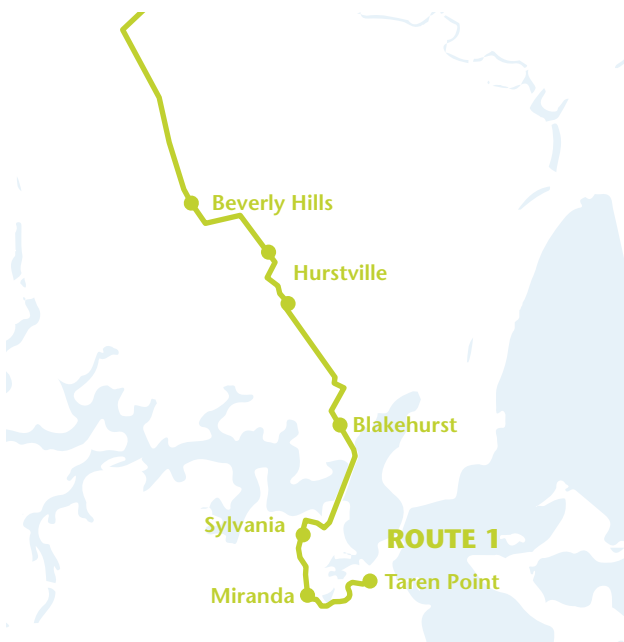

Note: Changes to bus routes occur from time to time. Visit www.meriden.nsw.edu.au or the Meriden App for up-to-date information.

ROUTE 1

(51 SEATER)

Taren Point

MORNING PICK UP POINT		DEPARTS
Taren Point	Holt Road, near Flower Power	6:30am
Miranda	Box Road, outside Hungry Jacks	6:40am
Sylvania	Southgate Shopping Centre, on Port Hacking Road	6:50am
Blakehurst	Church Street Reserve	7:00am
Hurstville	Hurstville Station, Stand L, on Ormonde Pde	7:10am
Hurstville	Patrick Street, at Ruby St	7:17am
Beverly Hills	Morgan Street, near King Georges Road	7:30am
Strathfield	Homebush Rd, at Gelling Ave (Strathfield Park)	7:57am
Arrive Meriden		8:05am
AFTERNOON DROP OFF POINT		DEPARTS
Depart Meriden		3:20pm
Strathfield	Homebush Rd, opp Strathfield Park	3:25pm
Beverly Hills	King Georges Road, at Norfolk Ave	3:50pm
Hurstville	Hurstville Station, Stand L, on Ormonde Pde	3:58pm
Blakehurst	King Georges Road, at Terry Street	4:05pm
Blakehurst	Princess Highway, on Bunyala Street (Todd Park)	4:15pm
Sylvania	Evelyn Street, after Richmond Ave (outside park)	4:25pm
Taren Point	Holt Road, near Flower Power	4:40pm

Hurstville Late Bus (Years 5 - 12 students only)

AFTERNOON DROP OFF POINT		DEPARTS
Depart Meriden		5:30pm
Strathfield	Homebush Rd, opp Strathfield Park	5:35pm
Beverly Hills	King Georges Road, at Norfolk Ave	5:55pm
Hurstville	Hurstville Station, Stand L, on Ormonde Pde	6:05pm