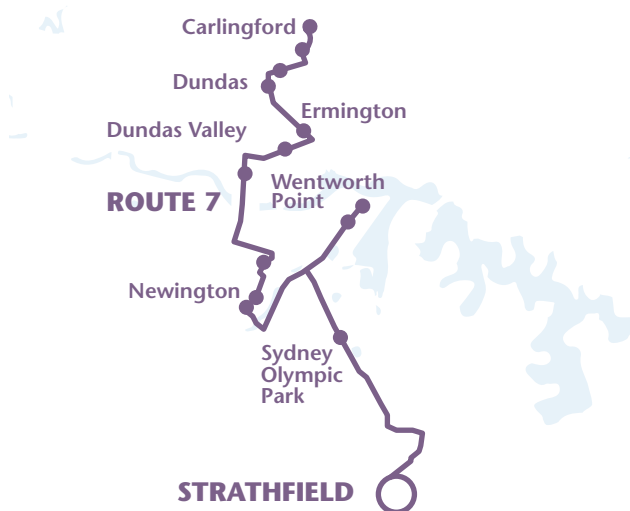

MORNING PICK UP POINT		DEPARTS
Carlingford	Terry Rd, at Marsden Rd	7:00am
Dundas Valley	Marsden Rd, before Lawson St	7:02am
Ermington	Steward St, at Lottie Stewart Hospital	7:04am
Dundas	Kissing Point Rd, at Freemont St	7:08am
Ermington	Kissing Point Rd, at William St	7:11am
Ermington	Victoria Rd, at Turner St	7:13am
Ermington	Silverwater Rd, at South St	7:19am
Newington	Ave of Europe, at shops	7:25am
Newington	Newington Blvd, near Newington Public School	7:28am
Newington	John Ian Wing Pde	7:29am
Wentworth Point	Hill Rd, at Burroway Rd	7:34am
Wentworth Point	Hill Rd, at Nuvolari Pl	7:36am
Sydney Olympic Park	Australia Ave, at Figtree Dr	7:42am
Arrive Meriden		8:00am
AFTERNOON DROP OFF POINT		DEPARTS
Depart Meriden		3:20pm
Sydney Olympic Park	Australia Ave, opp Bicentennial Park	3:36pm
Sydney Olympic Park	Australia Ave, near Herb Elliott Ave	3:38pm
Wentworth Point	Hill Rd, at Burroway Rd	3:44pm
Wentworth Point	Hill Rd, at Nuvolari Pl	3:46pm
Newington	John Ian Wing Pde	3:50pm
Newington	Newington Blvd, near Newington Public School	3:52pm
Newington	Ave of Europe, at Neighbourhood Centre	3:55pm
Ermington	Silverwater Rd, at South St	4:01pm
Ermington	Victoria Rd, after Parkes St	4:07pm
Ermington	Kissing Point Rd, at William St	4:09pm
Dundas	Kissing Point Rd, at Bennetts Rd	4:12pm
Dundas Valley	Steward St, at Lottie Stewart Hospital	4:16pm
Dundas Valley	Marsden Rd, opp Brush Park	4:17pm
Carlingford	Terry Rd, at Marsden Rd	4:20pm